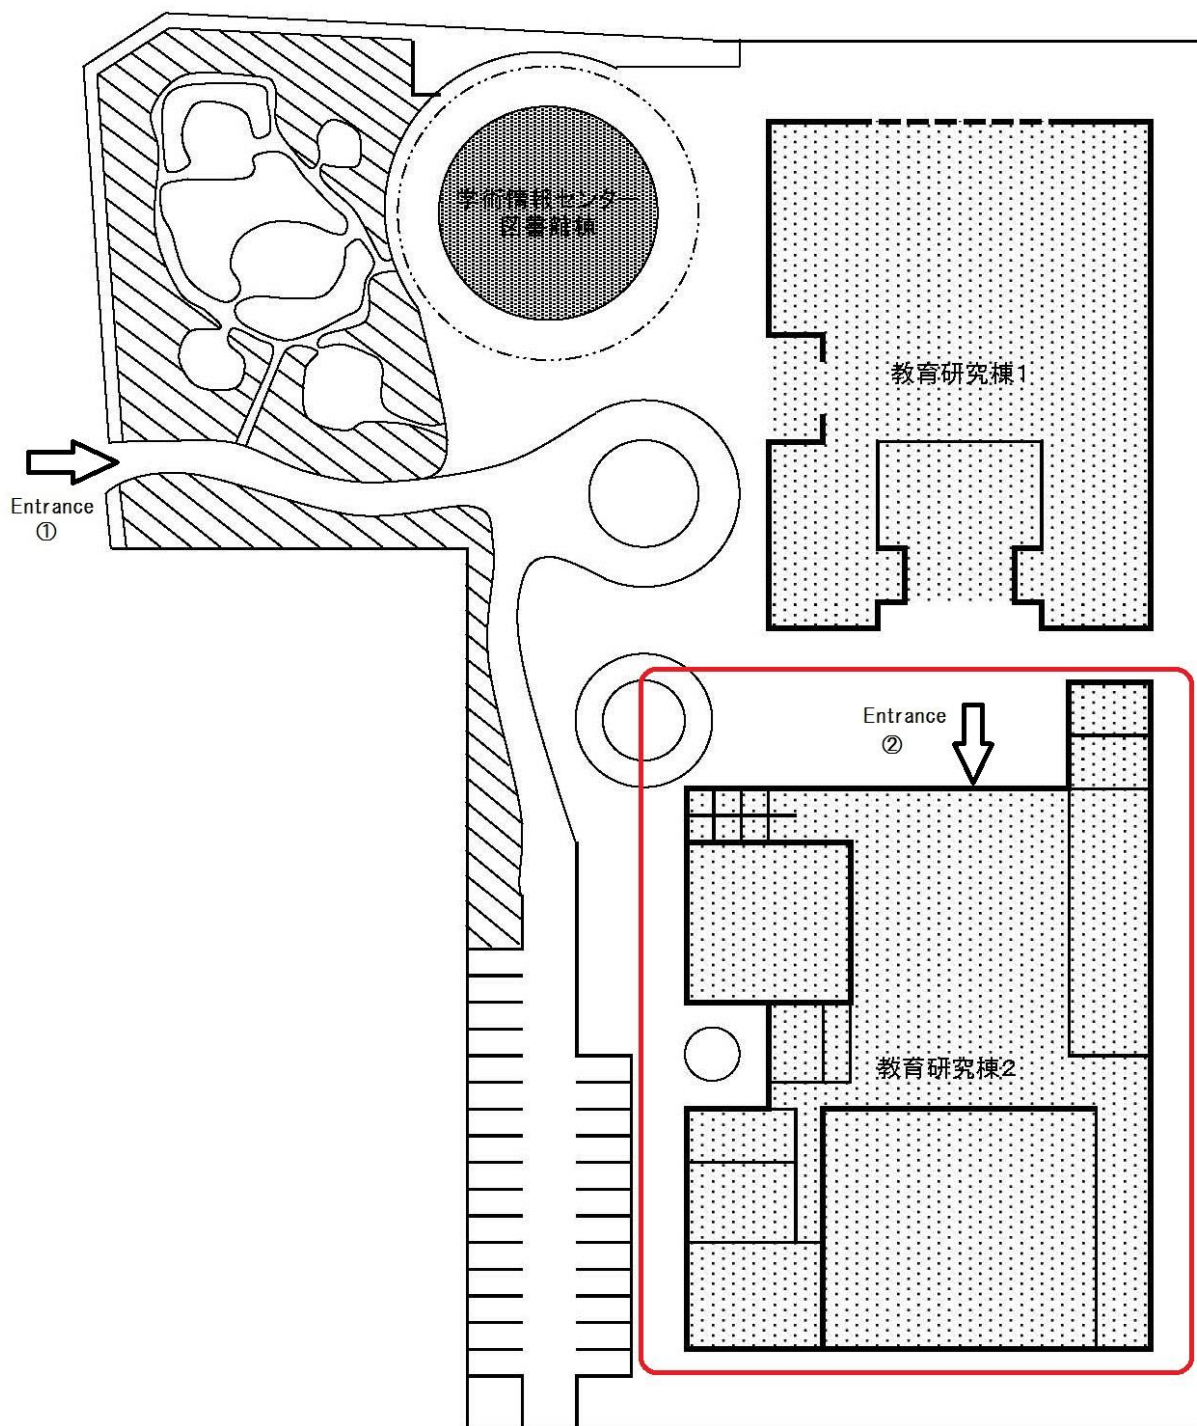

Streetcar Routemap: <http://www.hiroden.co.jp/en/s-routemap.html>

Campus Map of Prefectural University of Hiroshima

- Education and Research Building 2, 3rd floor, Room 2313

Banquet (Nov. 7 only)

- The hotel courtesy bus will take us to the hotel location after plenary talk. Please wait for the announce at Room 2313.