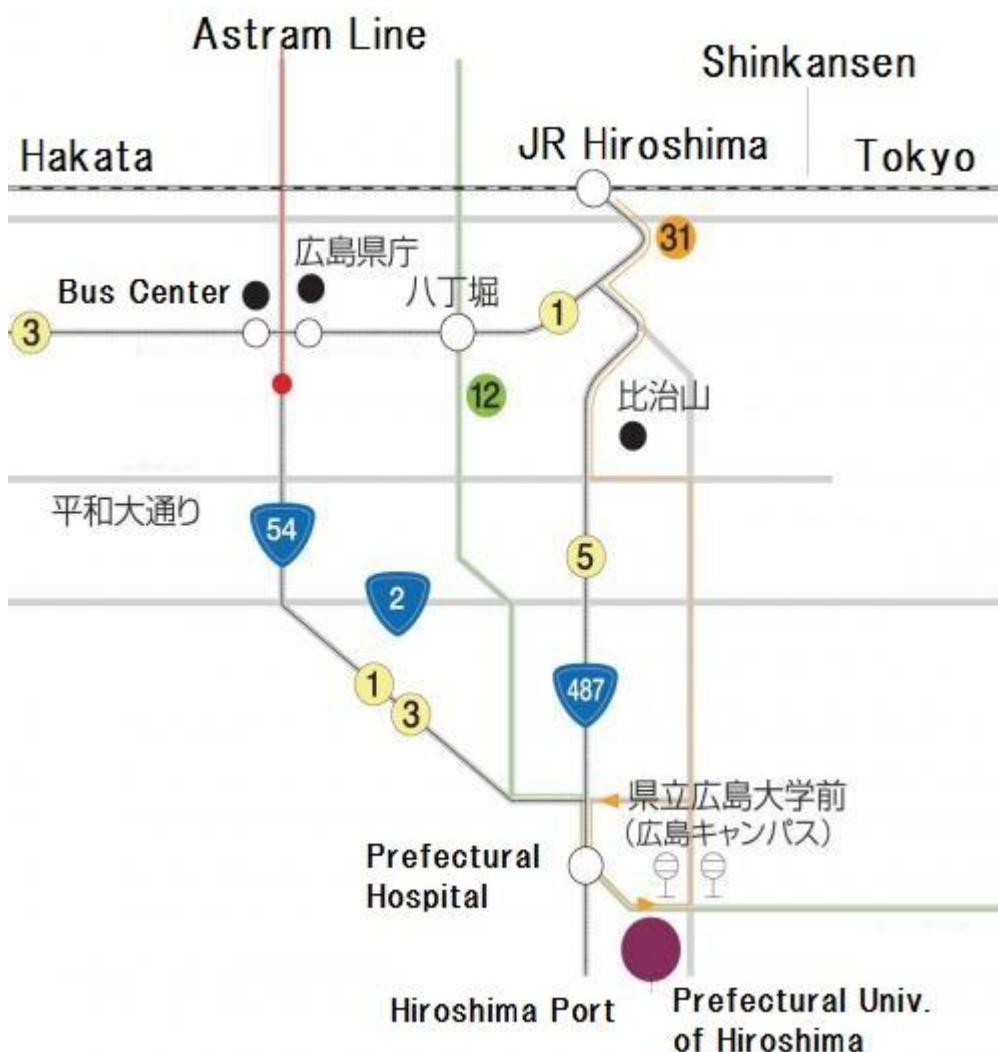

Access Map to PUH

Prefectural University of Hiroshima (Nov. 7 only)

- From Hiroshima Airport, take the Limousine Bus to the Hiroshima Station.
(about 50 mins.)

- From Hiroshima Station, take the Streetcar bound for Hiroshima Port or Unjina 2 chome to “Kenbyouin Mae(Prefecutral Hospital). (about 20 mins.)

Streetcar Routemap: <http://www.hiroden.co.jp/en/s-routemap.html>

Campus Map of Prefectural University of Hiroshima

- Education and Research Building 2, 3rd floor, Room 2313

Banquet (Nov. 7 only)

- The hotel courtesy bus will take us to the hotel location after plenary talk. Please wait for the announce at Room 2313.